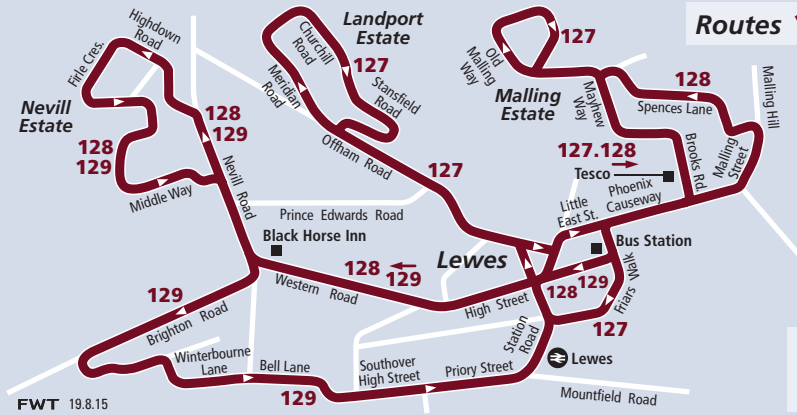

Routes 127, 128, 129

Route of 127.128.129 

Bus operates in direction of arrow 

FWT 19.8.15