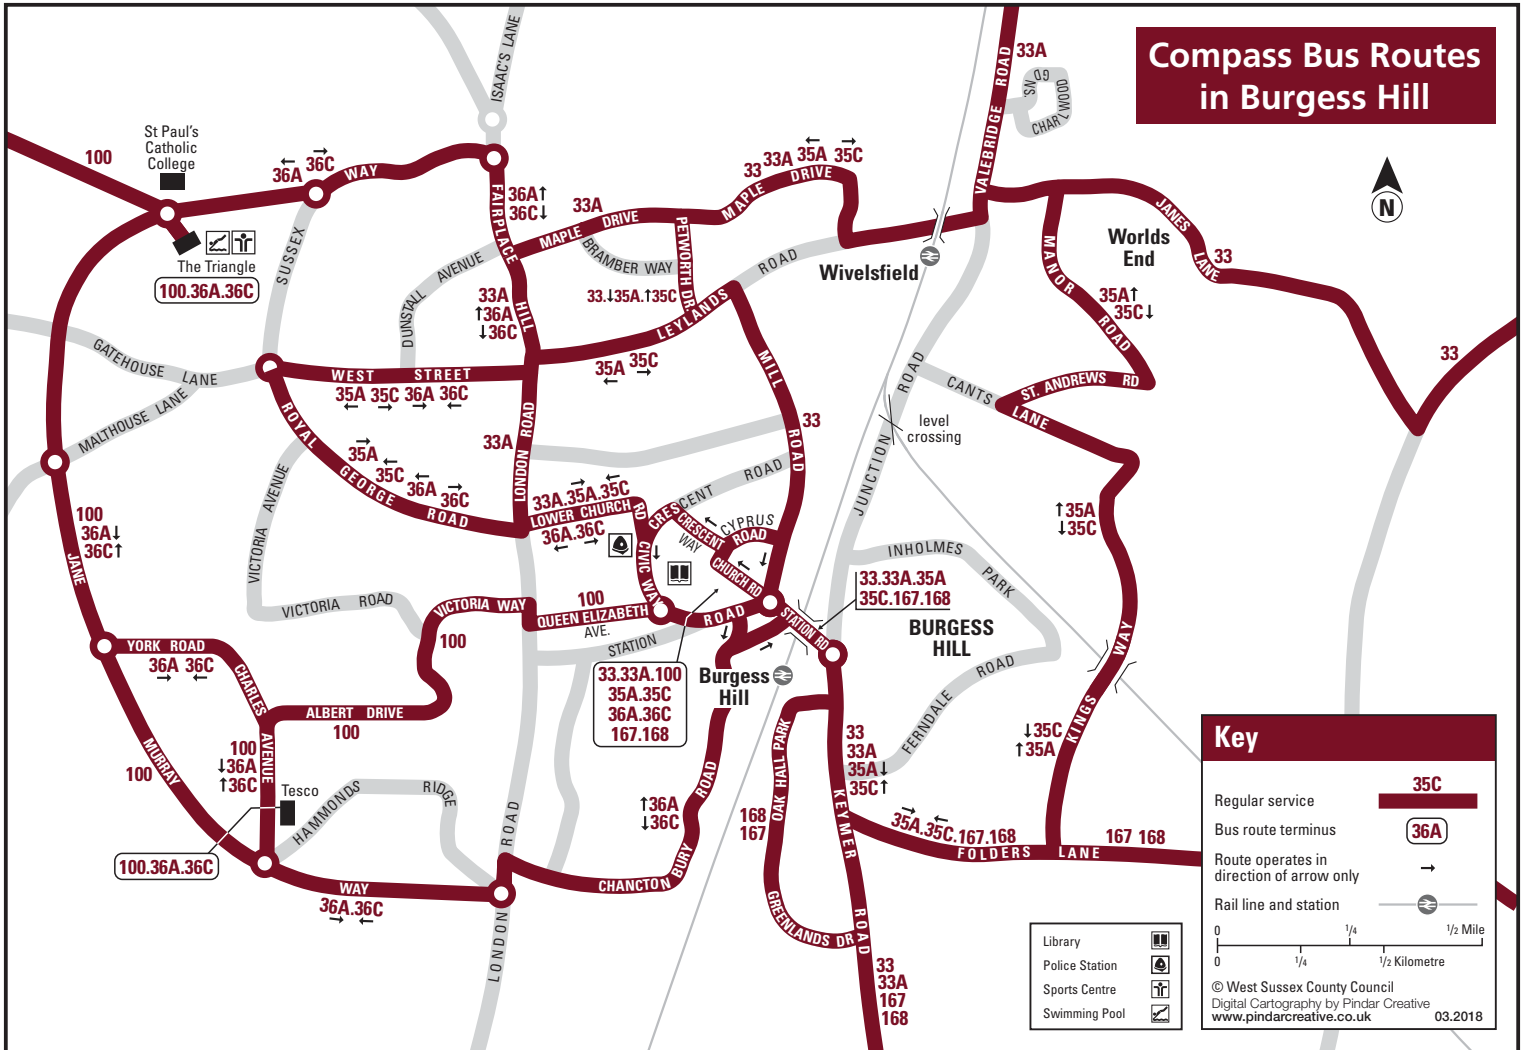

Compass Bus Routes in Burgess Hill

Key

- Regular service **35C**
- Bus route terminus **36A**
- Route operates in direction of arrow only \rightarrow
- Rail line and station

0 1/4 1/2 1/2 Mile
0 1/4 1/2 Kilometre

© West Sussex County Council
Digital Cartography by Pindar Creative
www.pindarcreative.co.uk 03.2018