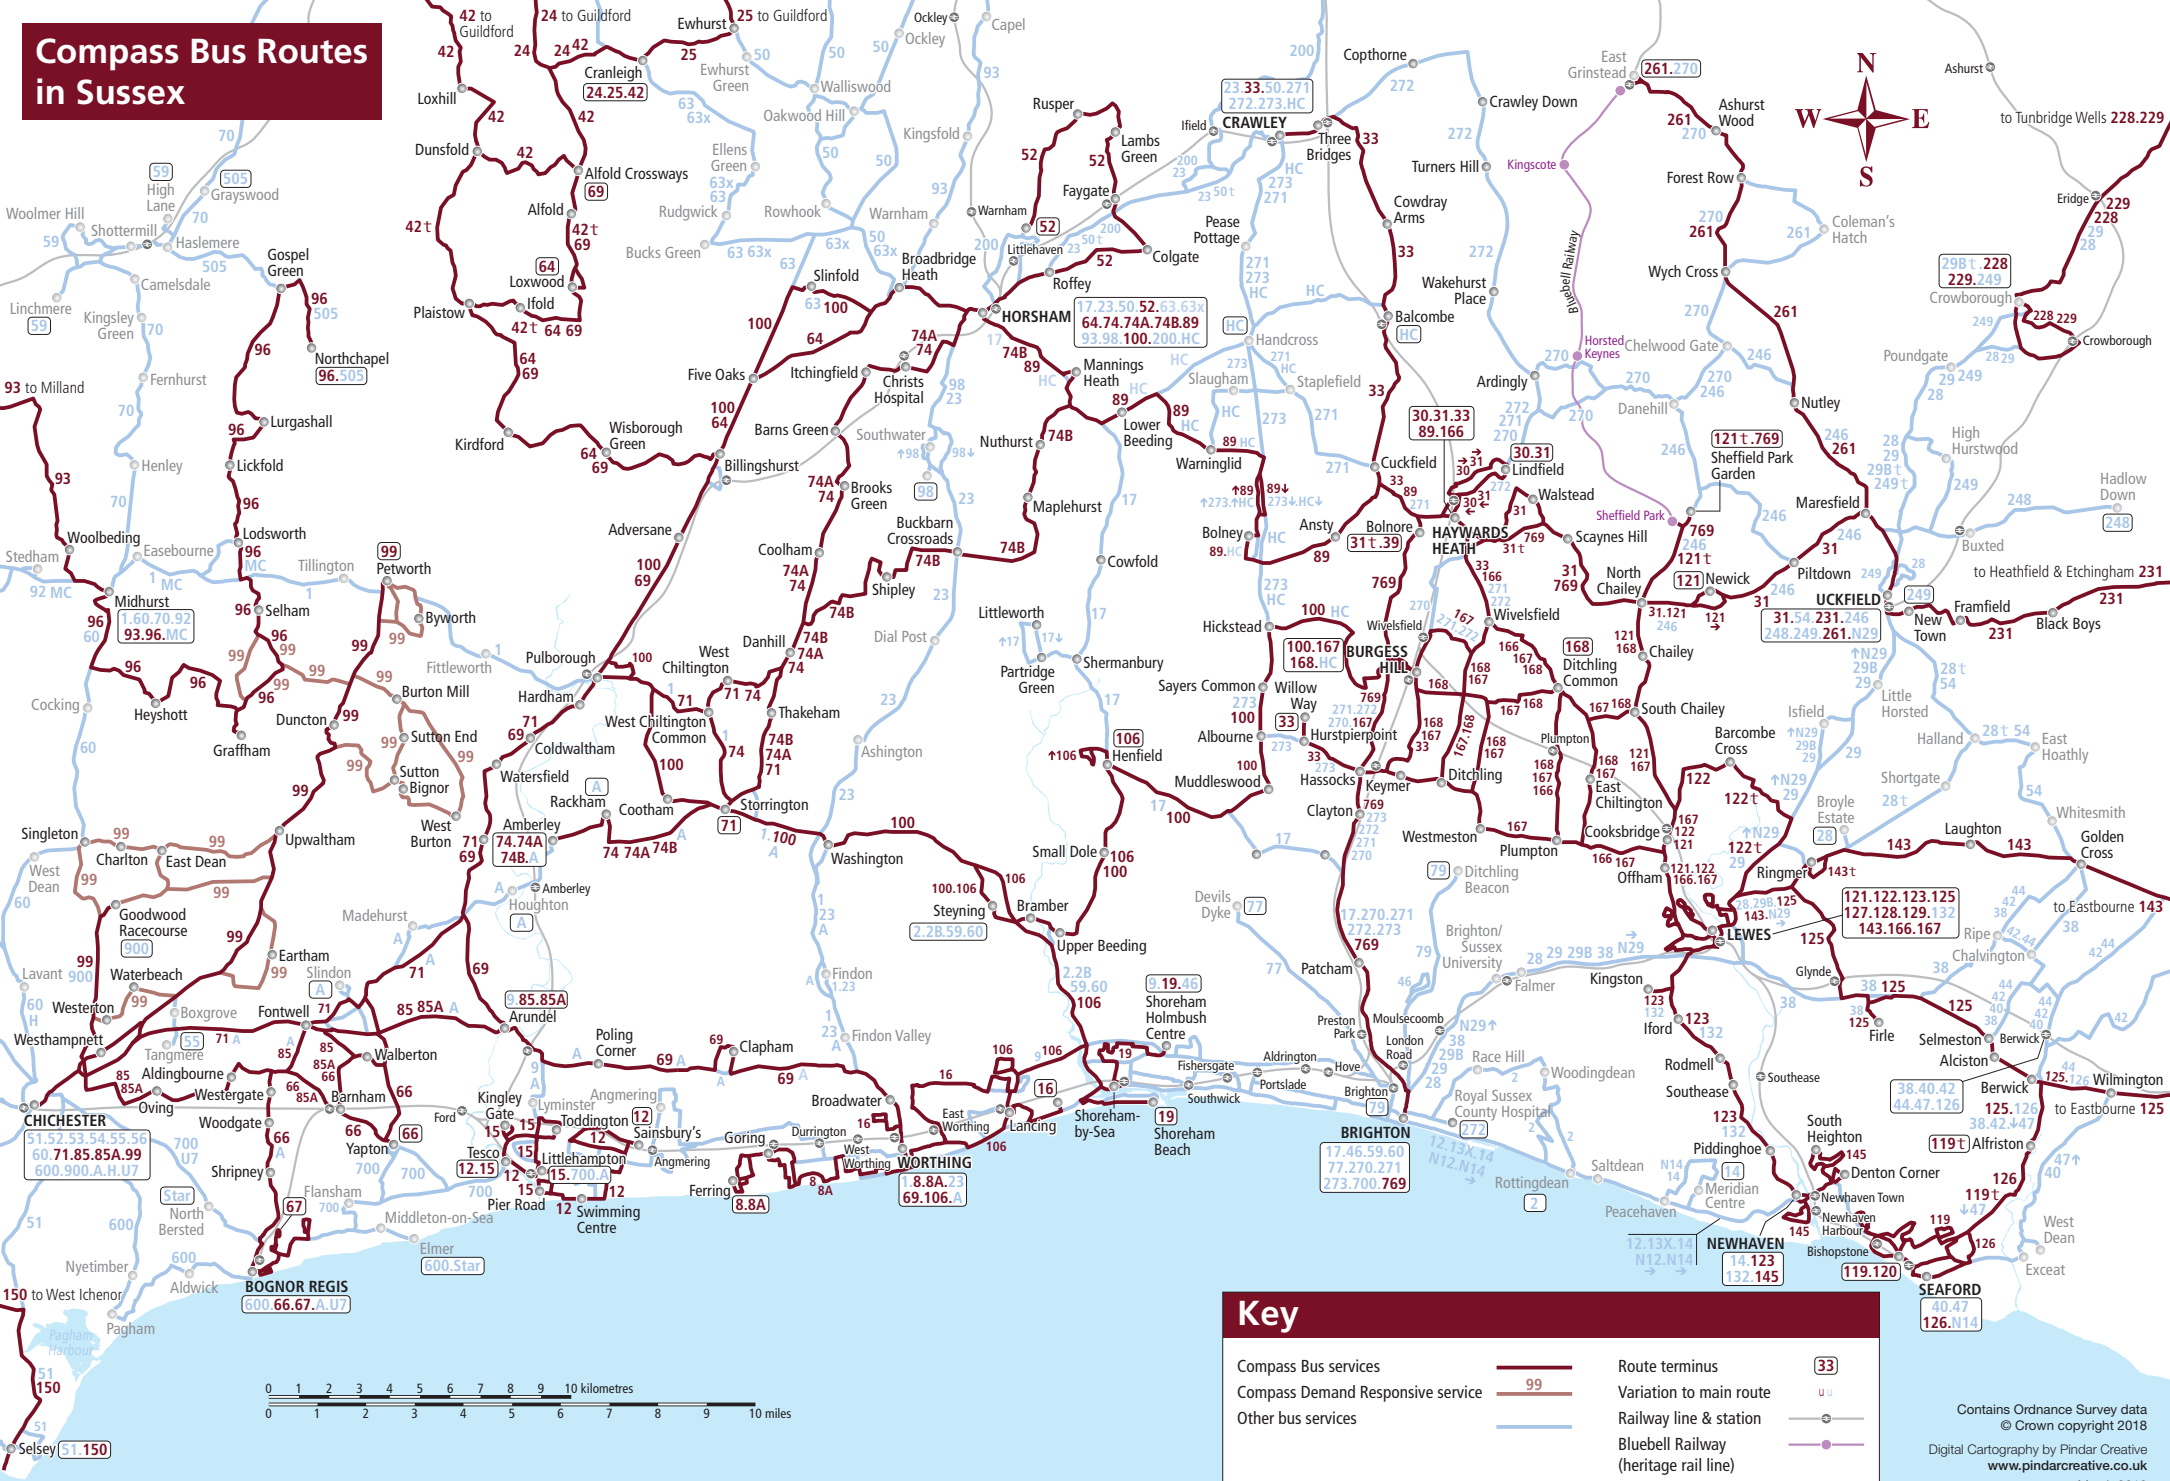

# Compass Bus Routes in Sussex

### Key

Compass Bus services		Route terminus	
Compass Demand Responsive service		Variation to main route	
Other bus services		Railway line & station	
		Bluebell Railway (heritage rail line)	

Contains Ordnance Survey data  
 © Crown copyright 2018  
 Digital Cartography by Pindar Creative  
[www.pindarcreative.co.uk](http://www.pindarcreative.co.uk)  
 March 2018