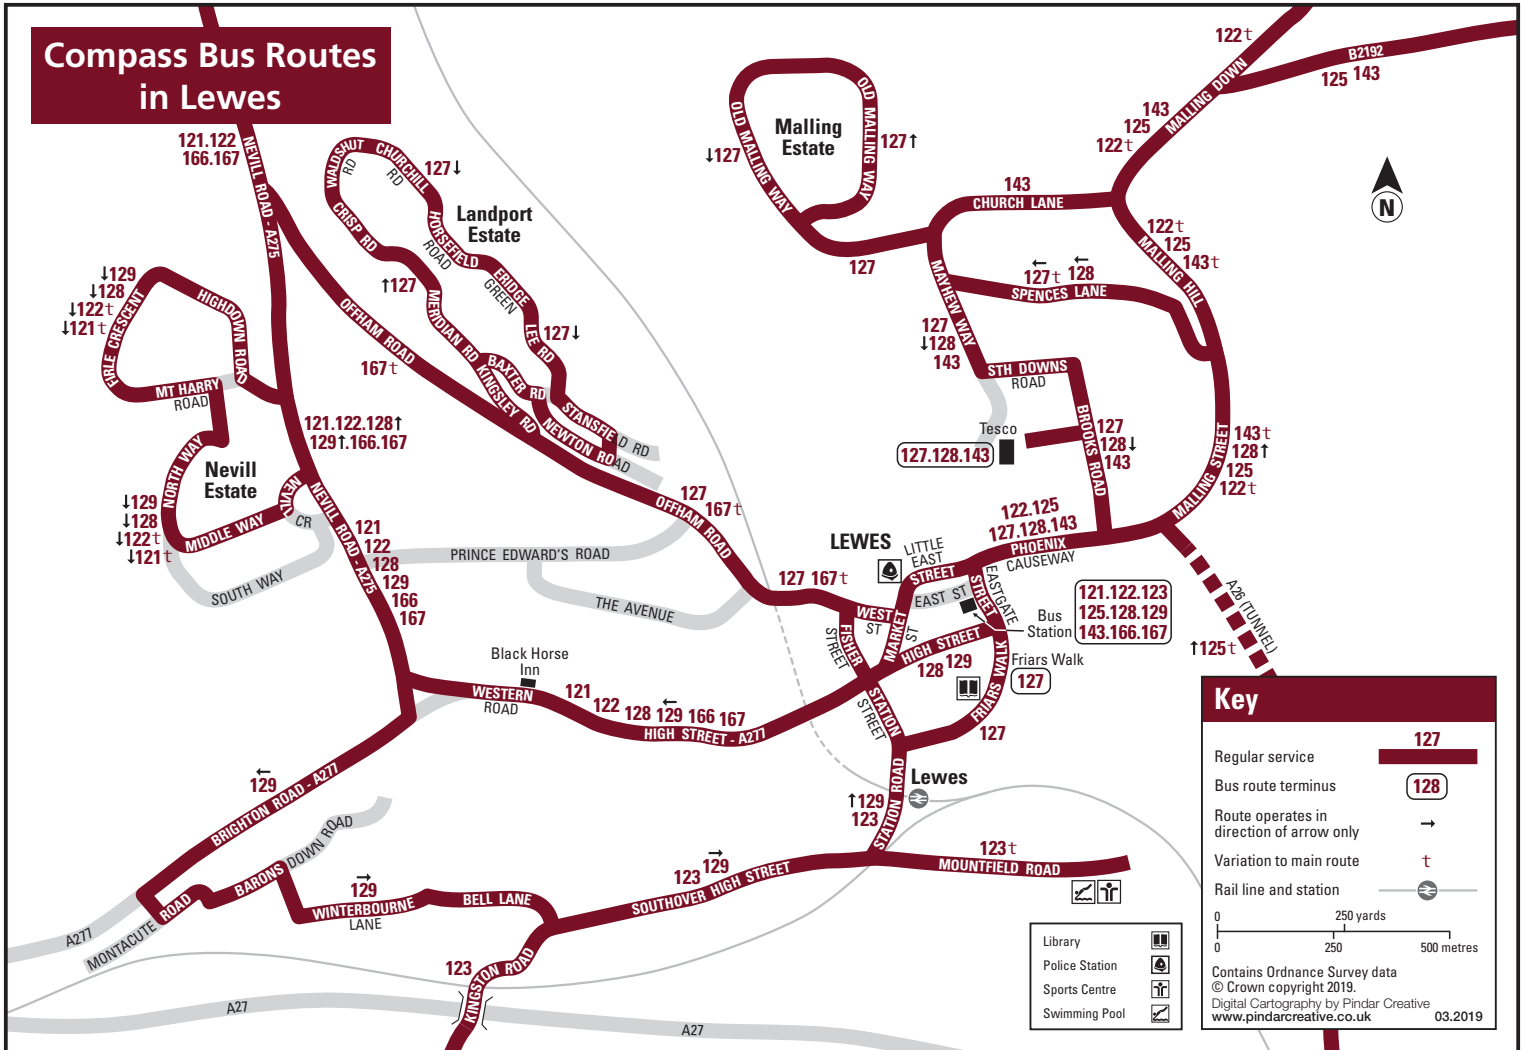

# Compass Bus Routes in Lewes

### Key

- Regular service  **127**
- Bus route terminus  **128**
- Route operates in direction of arrow only  →
- Variation to main route  t
- Rail line and station

0 250 yards  
0 250 500 metres

Contains Ordnance Survey data  
© Crown copyright 2019.  
Digital Cartography by Pindar Creative  
[www.pindarcreative.co.uk](http://www.pindarcreative.co.uk) 03.2019