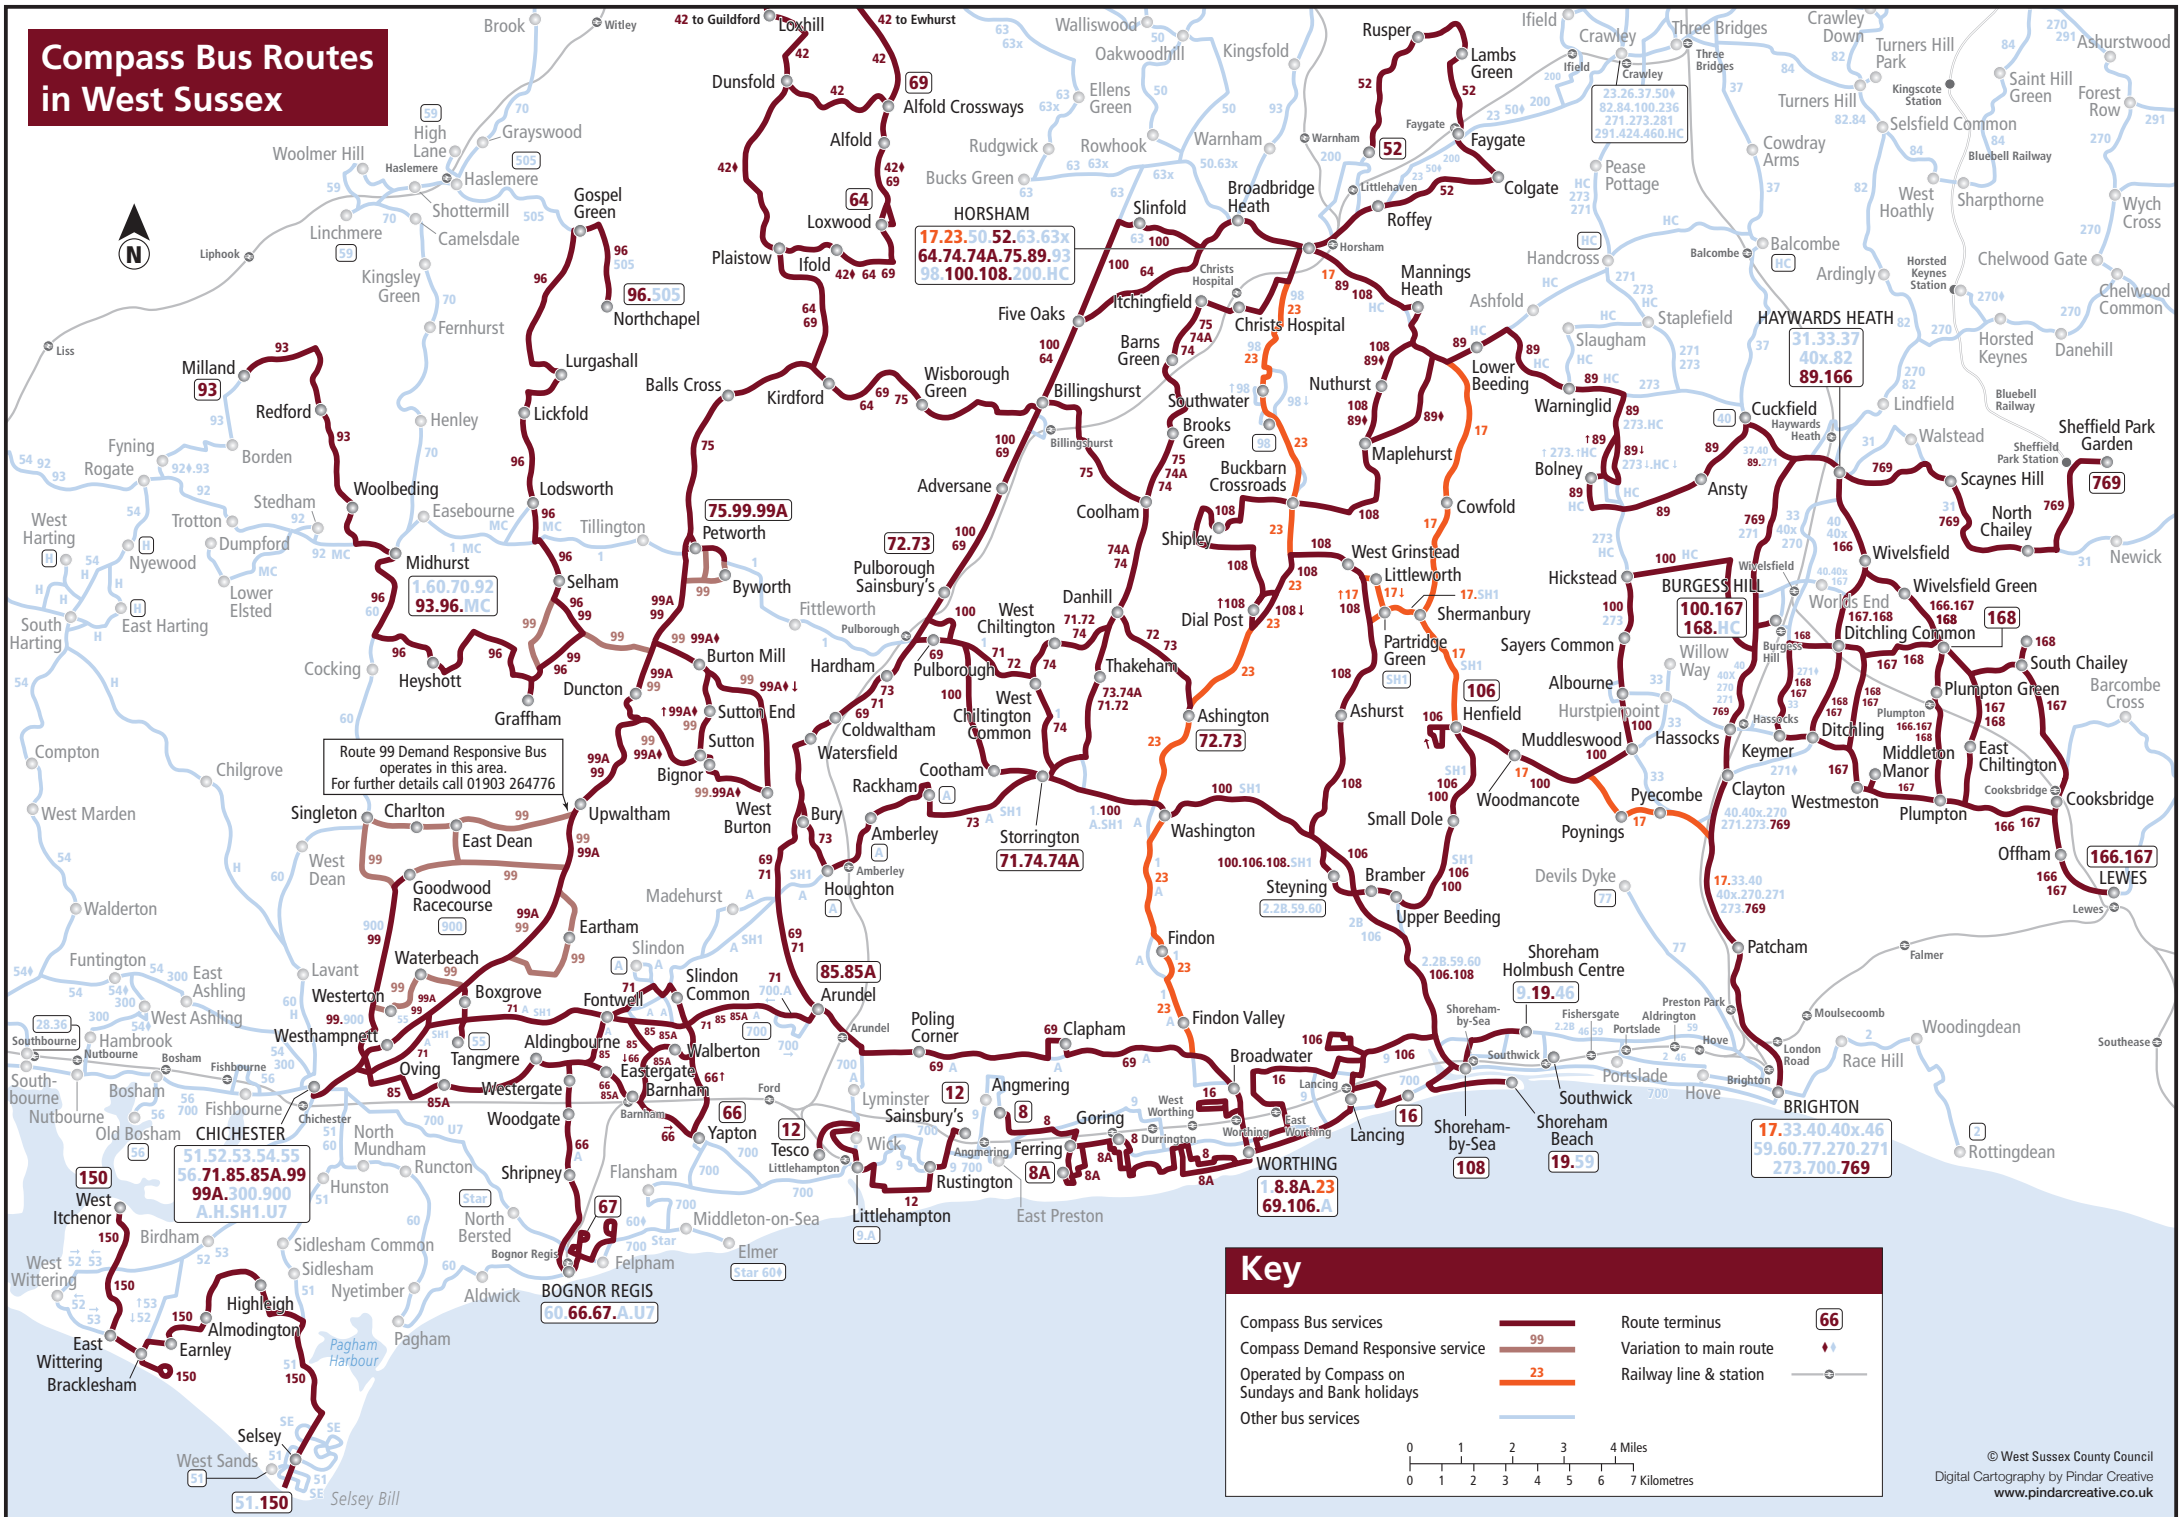

Compass Bus Routes in West Sussex

Route 99 Demand Responsive Bus operates in this area. For further details call 01903 264776

Key	
Compass Bus services	Route terminus 66
Compass Demand Responsive service	Variation to main route
Operated by Compass on Sundays and Bank holidays	Railway line & station
Other bus services	

0 1 2 3 4 Miles
0 1 2 3 4 5 6 7 Kilometres