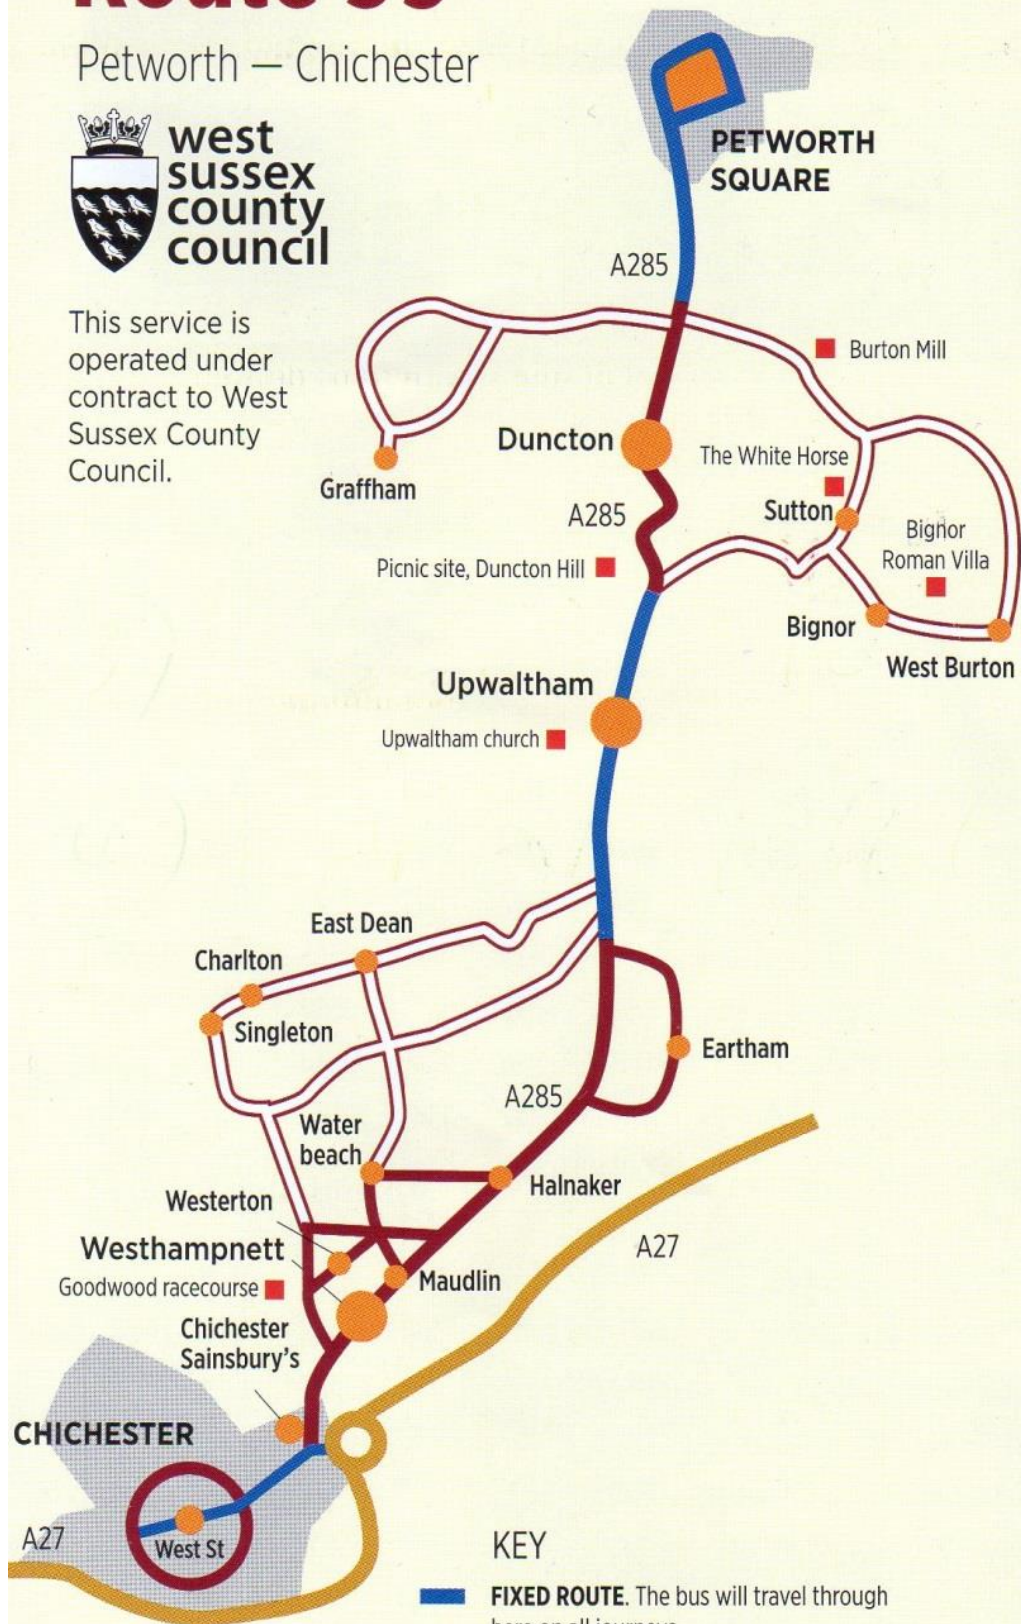

# Route 99

Petworth – Chichester

This service is operated under contract to West Sussex County Council.

## KEY

**FIXED ROUTE.** The bus will travel through here on all journeys.

**FLEXIBLE ROUTE.** The bus will travel through in response to passenger requests.  
**Booking essential.**

**ADDITIONAL FLEXIBLE ROUTE.** Excluding 07.45am and 16.55pm departures from Petworth or 16.10pm and 17.40pm departures from Chichester.  
**Booking essential.**